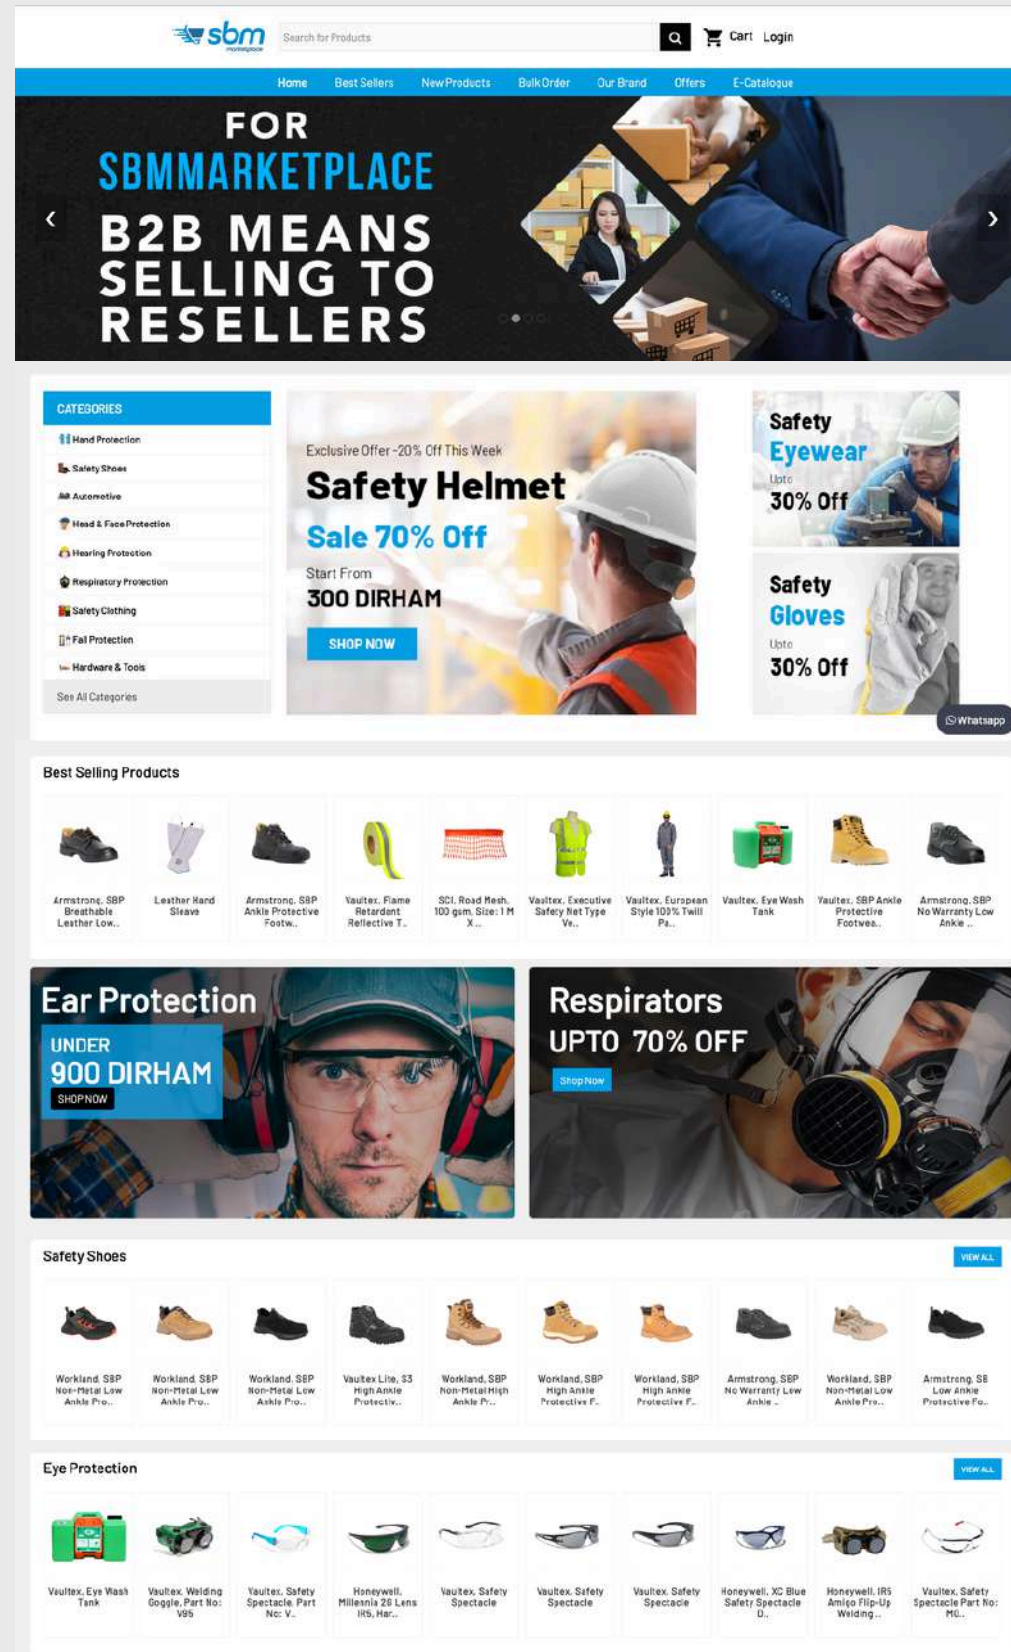

OUR BUSINESS

Exploration & Production
The Concession Agreement was signed between the Emirate of Sharjah and Amoco production company...

[READ MORE](#)

Processing & Exporting
Hydrocarbons from the 3 fields flow into a wellhead compression package that boost pressures sufficient to transport...

[READ MORE](#)

Storage & Loading
One Condensate Terminal, constructed in 1981 in Hamriyah, Sharjah with two tanks each with capacity of 500,000 tbi...

[READ MORE](#)

Deputy Ruler / President
Sheikh Sultan bin Ahmed Al Qasimi
As the center of gravity in the global energy industry shifts away from OECD nations and moves toward energy-hungry emerging economies East-of-Suez and across...

[READ MORE](#)

CEO
HATEM AL-MUSA
Sharjah National Oil Corporation (SNOC) established in 2010, is a relatively young organization, but it carries within it more than 40 years of heritage and experience.

[READ MORE](#)

www.sbmmarketplace.com