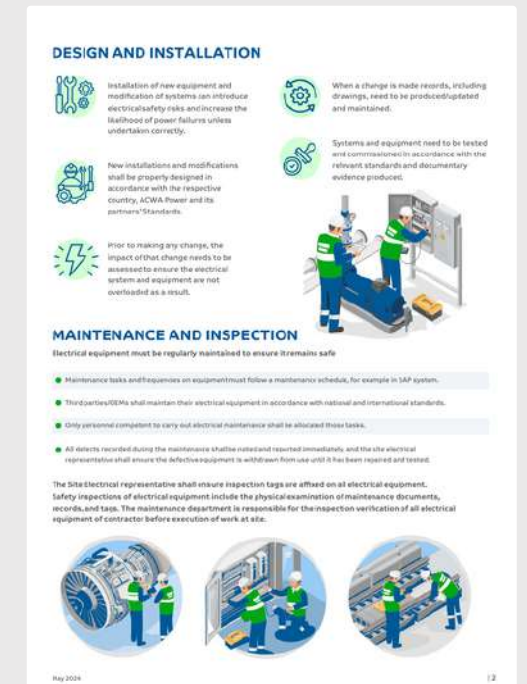

Product Label

Social Media

FLORIVERA

The Art of BECOME EXTRAORDINARY

Join Link In the Comments

DESIGN AND INSTALLATION

Installation of new equipment and modification of systems can introduce electrical safety risks and increase the likelihood of power failure unless undertaken correctly.