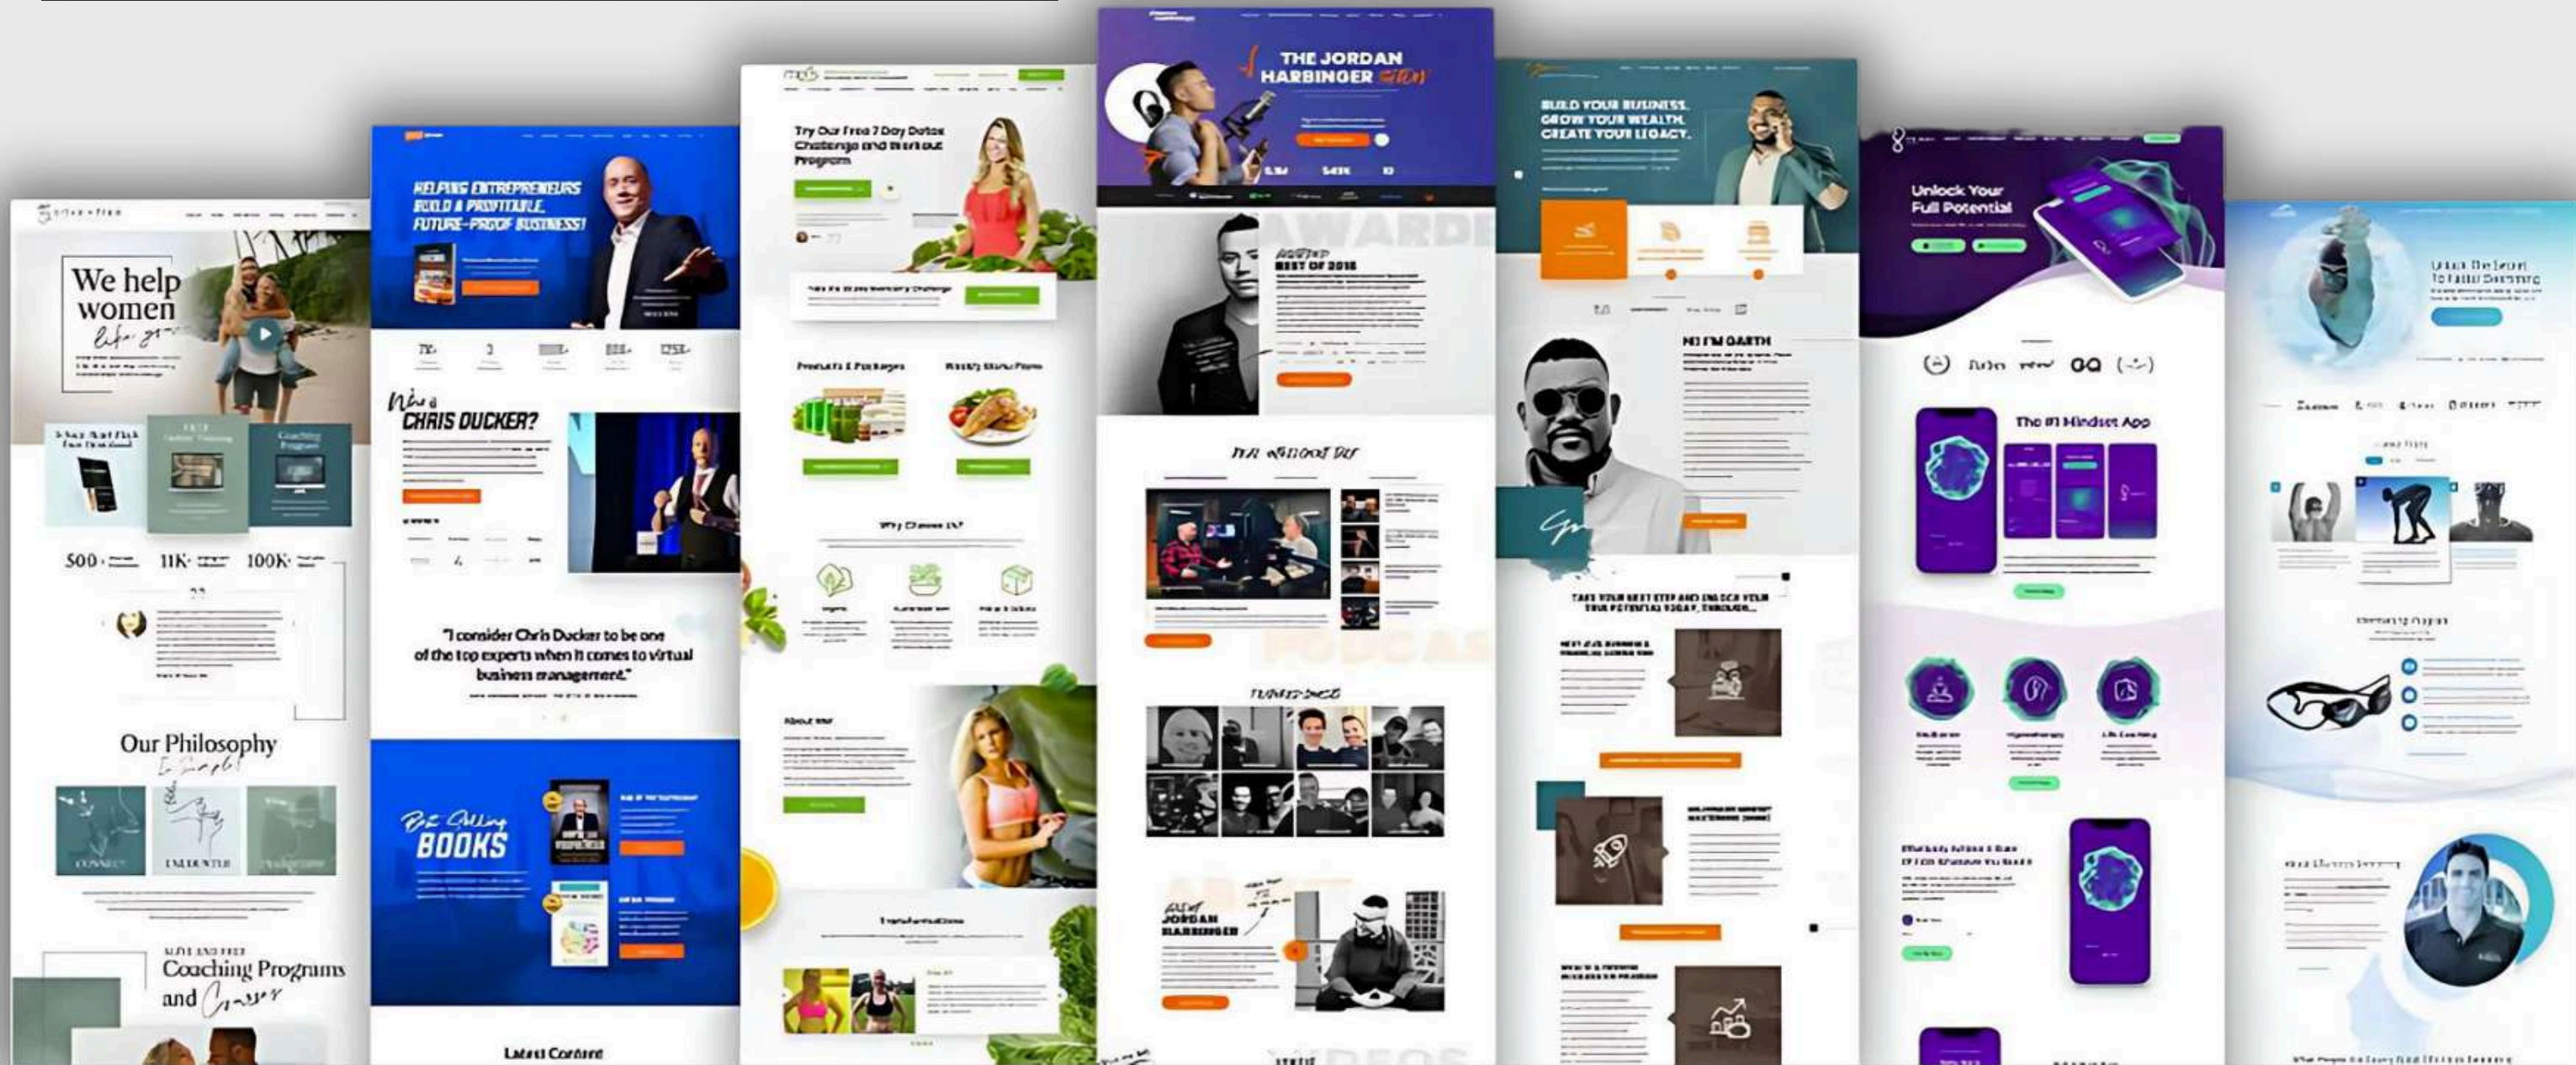

At Interactivv Studios, we specialize in creating modern, responsive websites that align with your brand's vision and business goals. Our team of expert developers and designers works closely with you to build user-friendly, visually appealing websites that enhance customer engagement and improve functionality.