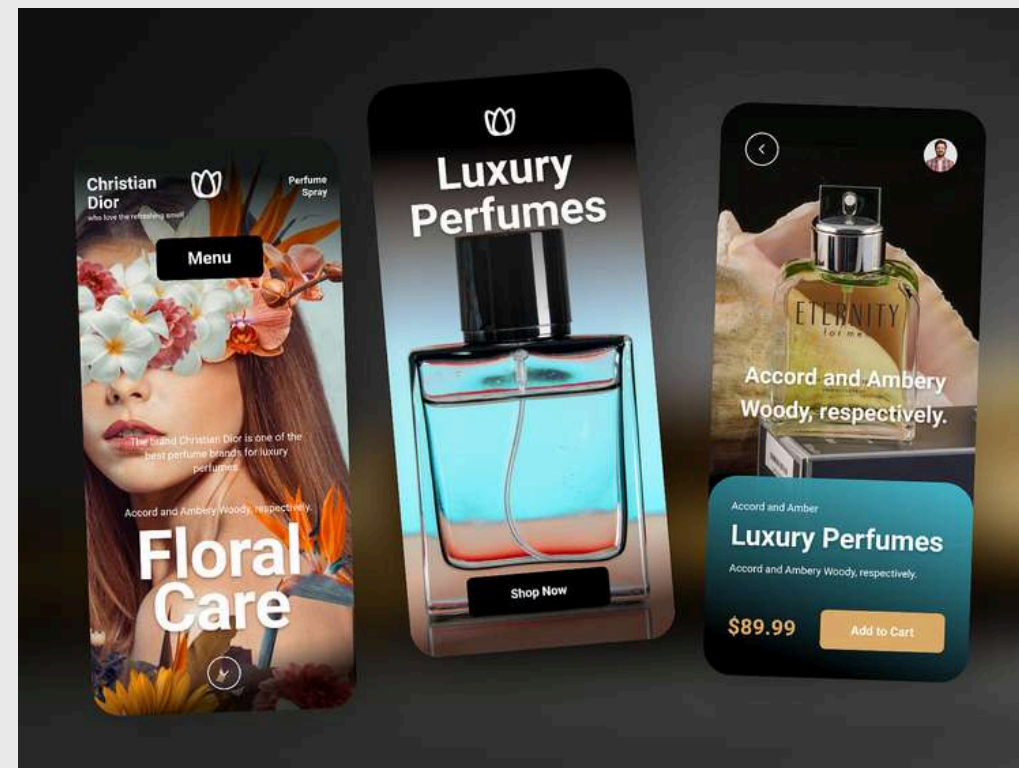

HEAVY/CRITICAL LIFTING PLAN

Before every heavy/critical lift, a lift plan should be prepared by a qualified competent person. The lift plan is developed in writing and made available to all parties associated with the lift.

COMPETENCY ASSESSMENT

The competence of all those involved in lifting operations must be regularly assessed. This may include: